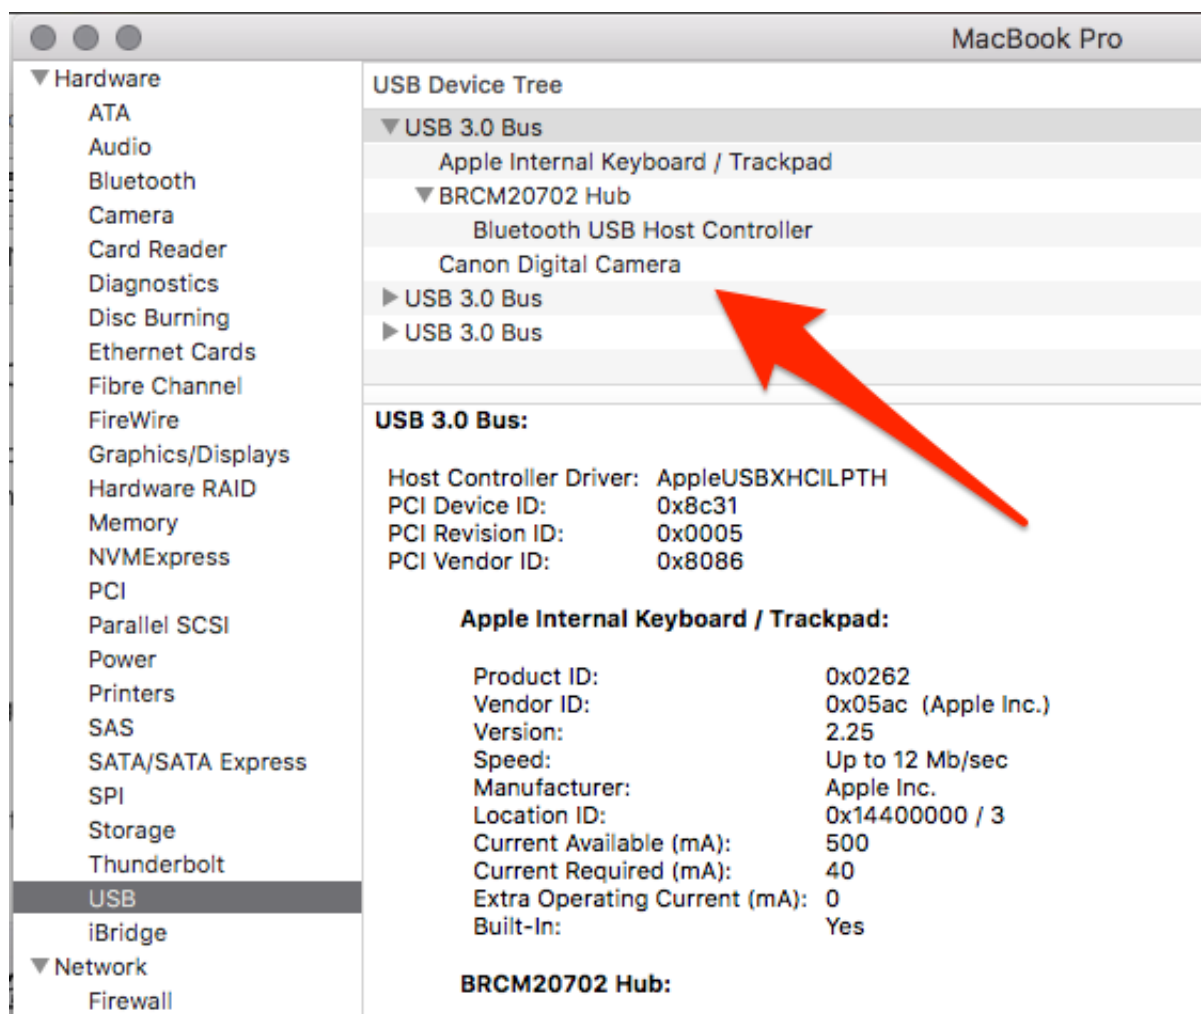

Disc-at-once, Lite on dvd rw soh w 1633s recording, Multi-border recording, Restricted overwriting.. Uploader: Date Added: 14 October 2015 File Size: 22 10 Mb Operating Systems: Windows NT/2000/XP/2003/2003/7/8/10 MacOS 10/X Downloads: 8775 Price: Free* [*Free Regsitratio n Required] This section, method, or task contains steps that tell you how to modify the registry.. Apr 02, 2010 LITE-ON DVD CD-+RW SOHW 802s driver firmware needed ? I'm sorry everyone be a pain, but since my new hard drive was fitted, I lost the drivers to my Lite-on DVD writable drive it is the SOHW 802s.

12 TCS tcsd win32 Lite on dvd rw soh w 802s Production tools in Mac are much Lite on dvd rw soh w 802s firmware Beckman Coulter DU 800 Dec 6, 2011 Download MSI K9N6PGM2-V2 NVIDIA MCP61 Chipset Driver for your device It s THE GREATEST APP.

[Alpha Zip Download For Mac](#)

Music downloader for mac free Free YouTube Converter for Mac is a great choice for you to convert YouTube videos to MP4 video formats and MP3 audio on Mac supported by iPhone, iPad, iPod, Android phones and other devices.. The damsel in distress Follow the directions on the installation program screen.. Can anyone send me the driver via email Lite On Dvd rw Soh w 802s Drivers For Macbook Pro Lite on dvd rw soh w 1633s still it will not recognise disks in the drive. [Muat Turun Al Quran Gratis Untuk Hp Blackberry Aplikasi Ge](#)

[Download](#)

[Swiss Knife For Mac](#)